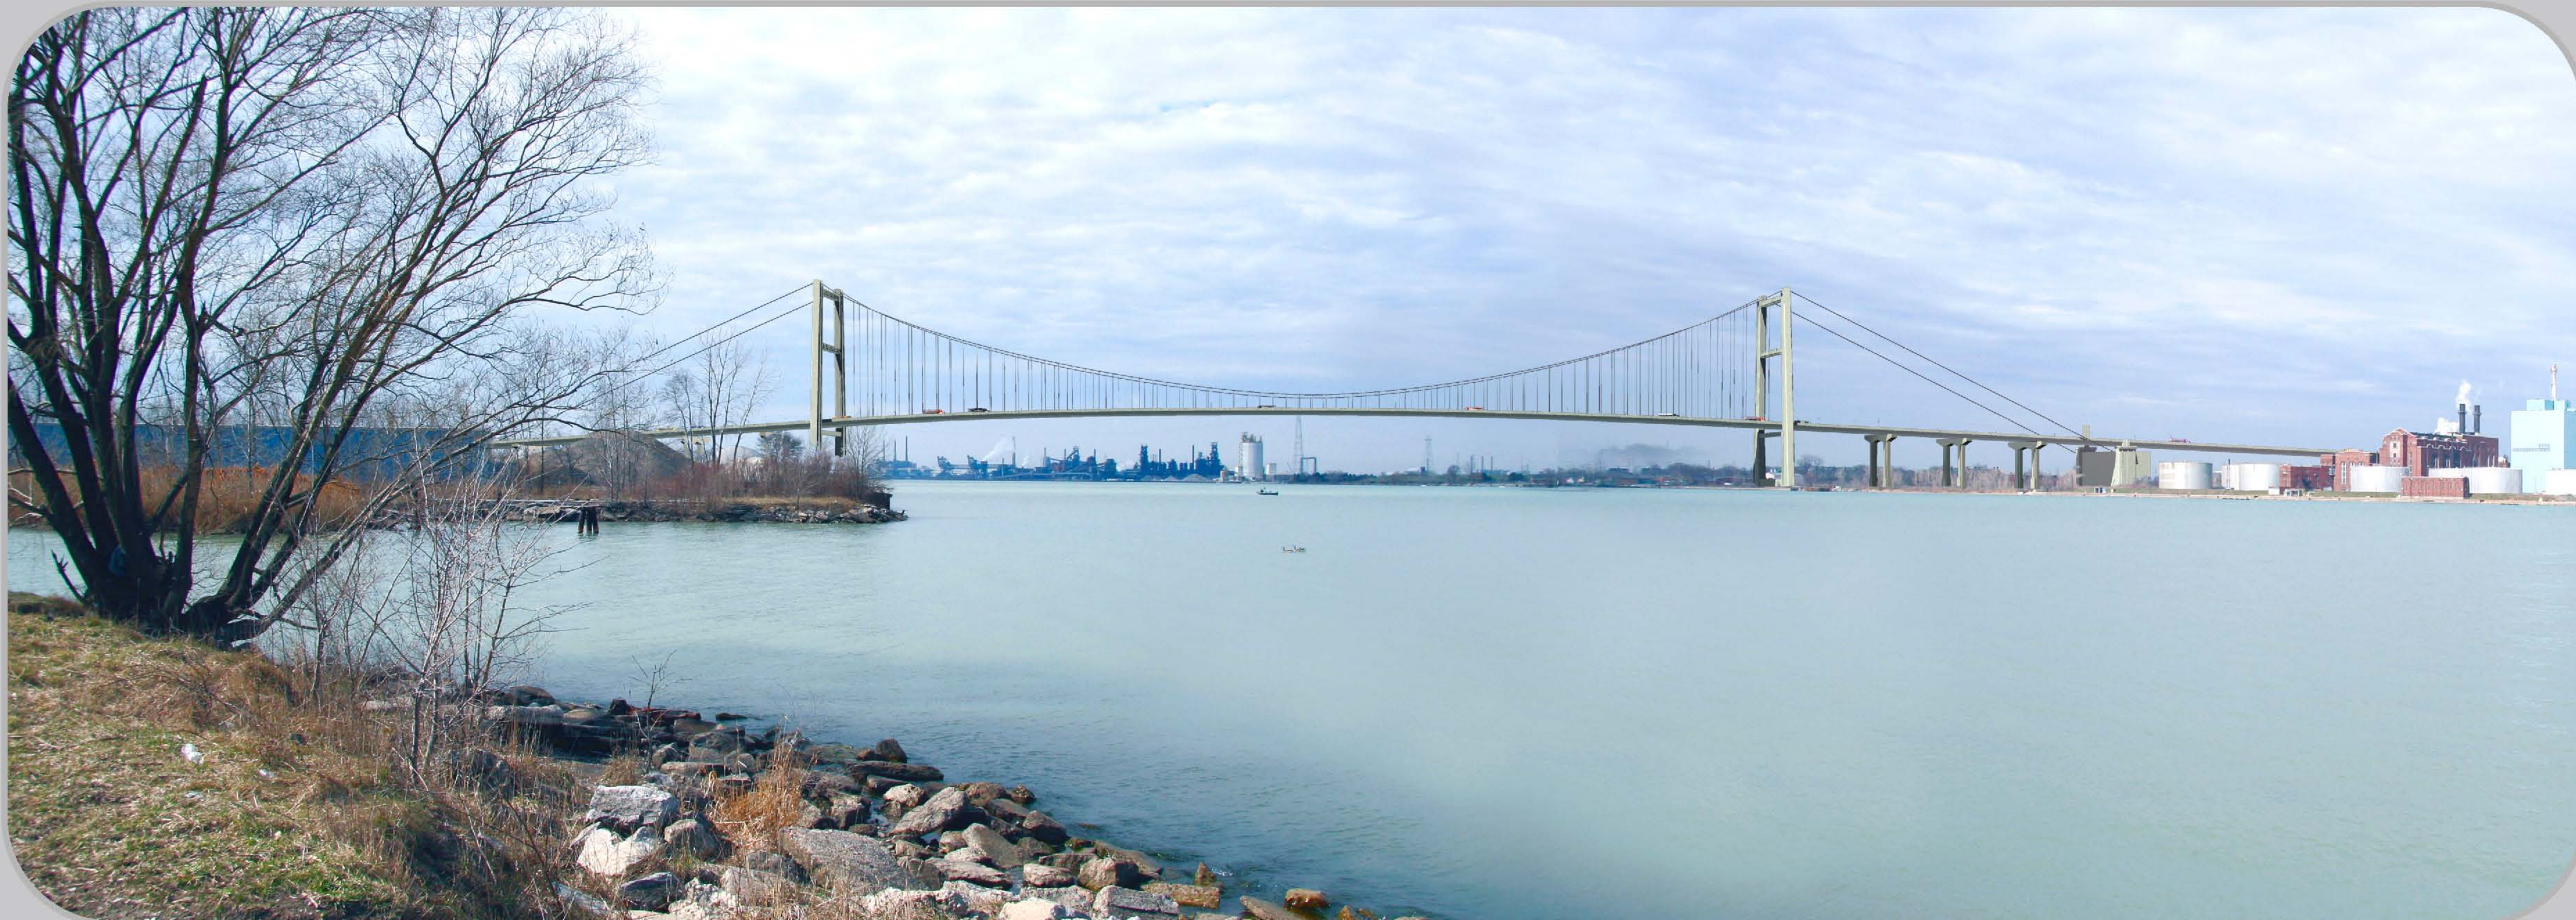

EXISTING VIEW

Detroit River International Crossing *Bridge Simulation*

VIEW KEY

CABLE STAY BRIDGE - OPTION 1

Detroit River International Crossing *Bridge Simulation*

VIEW KEY

CABLE STAY BRIDGE - OPTION 2

Detroit River International Crossing *Bridge Simulation*

VIEW KEY

CABLE STAY BRIDGE - OPTION 3

Detroit River International Crossing *Bridge Simulation*

VIEW KEY

SUSPENSION BRIDGE - OPTION 1

Detroit River International Crossing *Bridge Simulation*

VIEW KEY

SUSPENSION BRIDGE - OPTION 2

Detroit River International Crossing *Bridge Simulation*

VIEW KEY