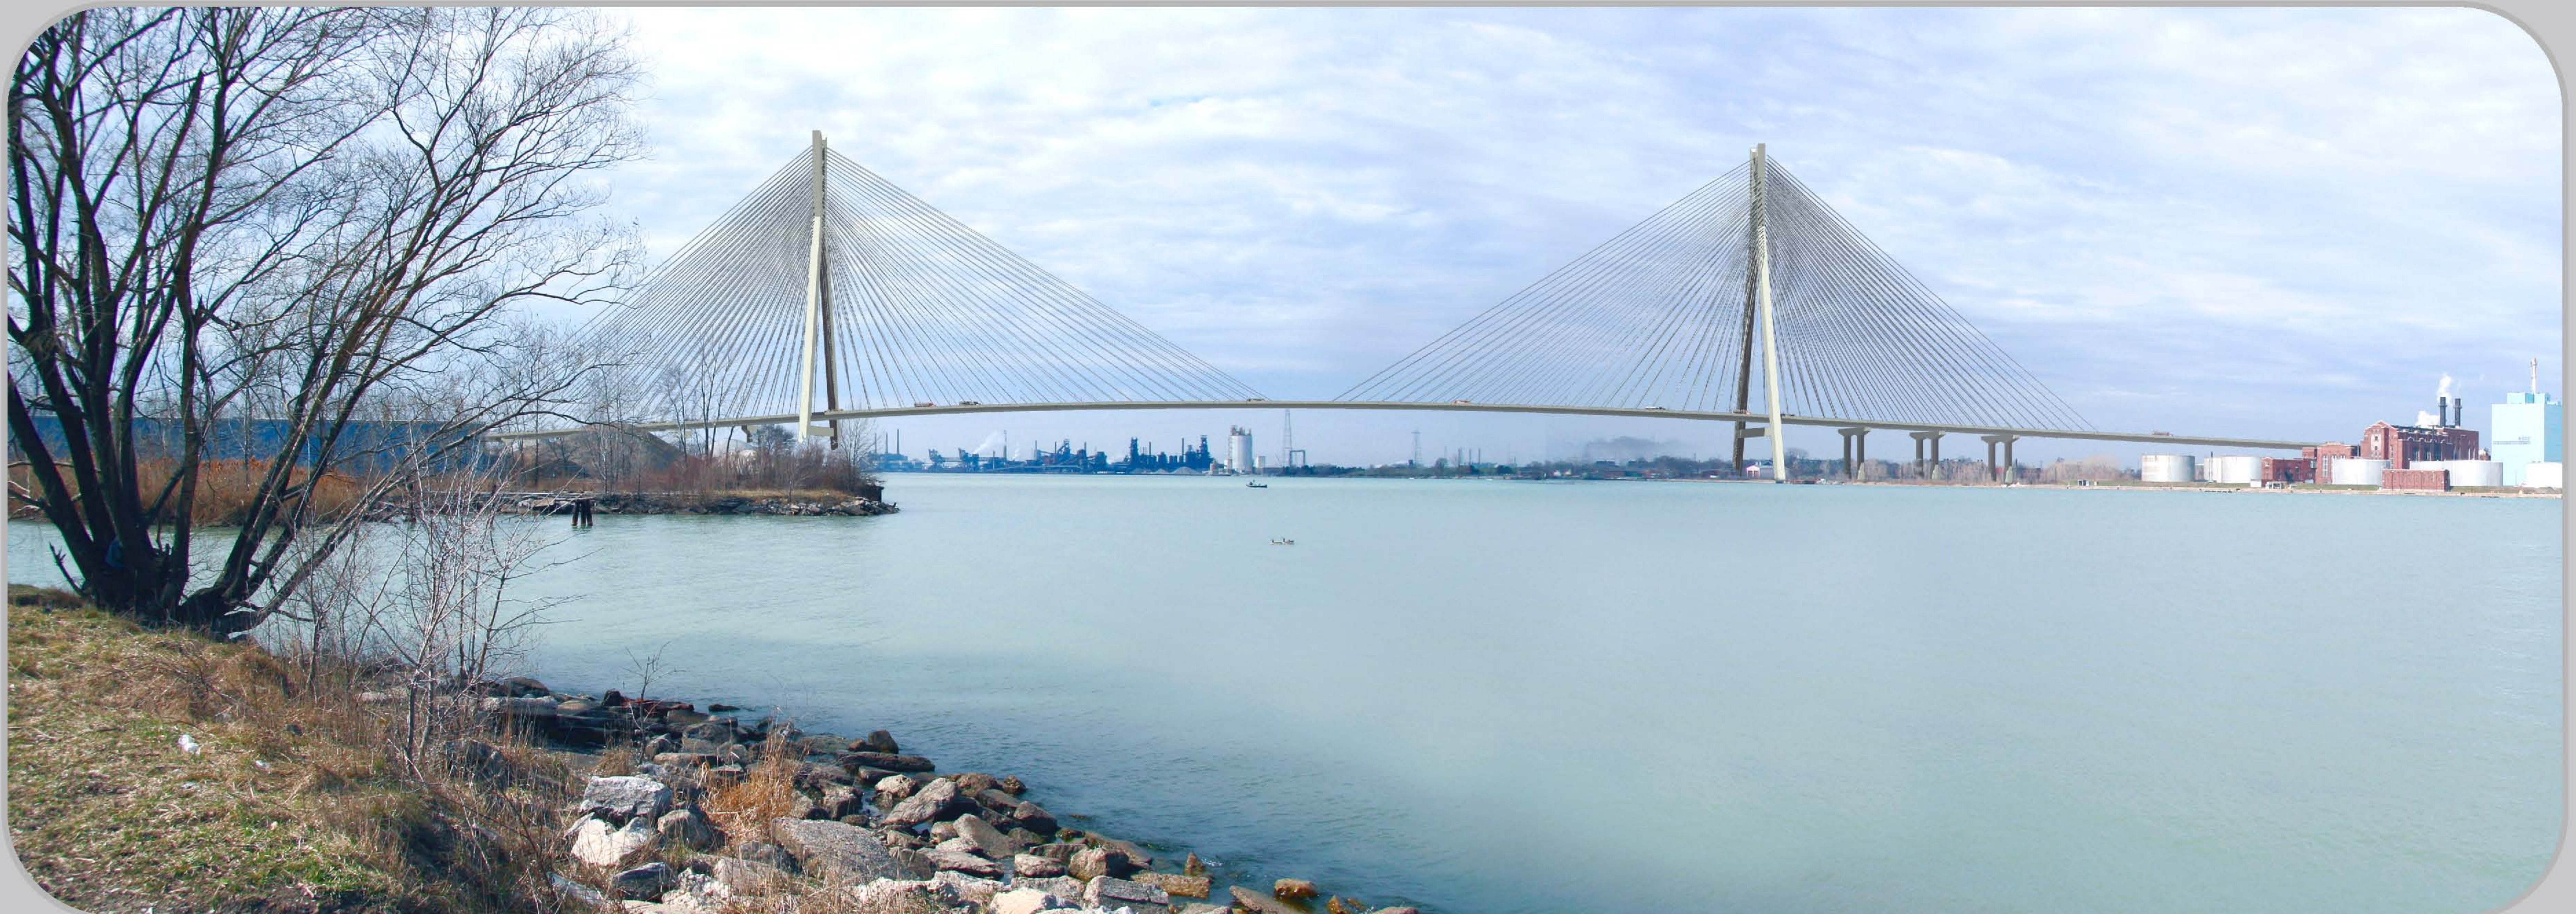

EXISTING VIEW

Detroit River International Crossing *Bridge Simulation*

VIEW KEY

CABLE STAY BRIDGE - OPTION 1

Detroit River International Crossing *Bridge Simulation*

VIEW KEY

CABLE STAY BRIDGE - OPTION 2

Detroit River International Crossing *Bridge Simulation*

VIEW KEY

CABLE STAY BRIDGE - OPTION 3

Detroit River International Crossing *Bridge Simulation*

VIEW KEY

SUSPENSION BRIDGE - OPTION 1

Detroit River International Crossing *Bridge Simulation*

VIEW KEY

SUSPENSION BRIDGE - OPTION 2

Detroit River International Crossing *Bridge Simulation*

VIEW KEY